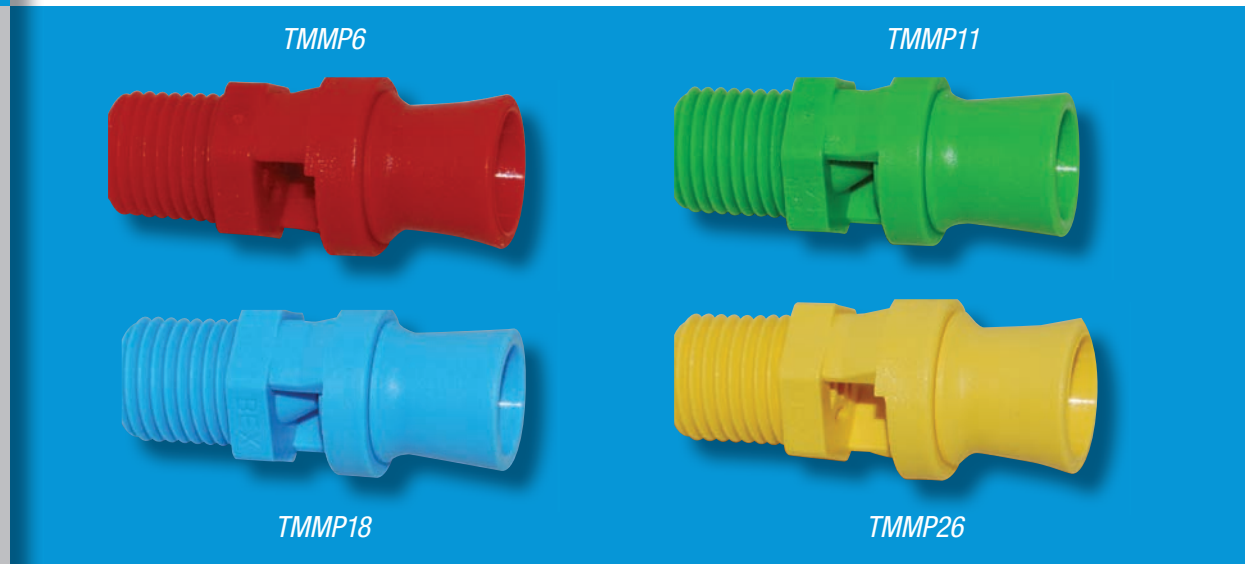

NEW!

**BEX
Mini
Tank
Mixing
Eductor**

Compact design maximizes circulation.

The Mini Eductor works in the same way as larger eductors but on a much smaller scale. The Venturi design allows smaller pumps to take advantage of the surrounding liquid to create a high velocity flow yield at the diffuser.

www.bex.com

Features:

- Circulation yields 4 to 5 times inlet flow
- Compact design is great for small tanks
- Color coded for easy identification
- 1/4" Polypropylene and PVDF

Typical applications:

- Plating Tanks
- Cleaning Tanks
- Phosphating Tanks
- E-coat Tanks
- Fertilizer Tanks
- Pulp Tanks
- Sludge Tanks
- Paint Booths
- Anodizing Tanks
- Cooling Towers
- Decorative Fountains

BEX Mini Tank Mixing Eductor

BEX eductors use a unique venturi design which enables smaller pumps to circulate large volumes of tank solution. The eductor will circulate four to five gallons of solution for each gallon pumped.

BEX eductors are used for mixing chemicals, suspending solids, adjusting pH "sweeping" debris or sludge toward a filter intake and many other useful applications.

This capacity chart provides the flow of water through the nozzle orifice at various pressures and the expected circulation rate.